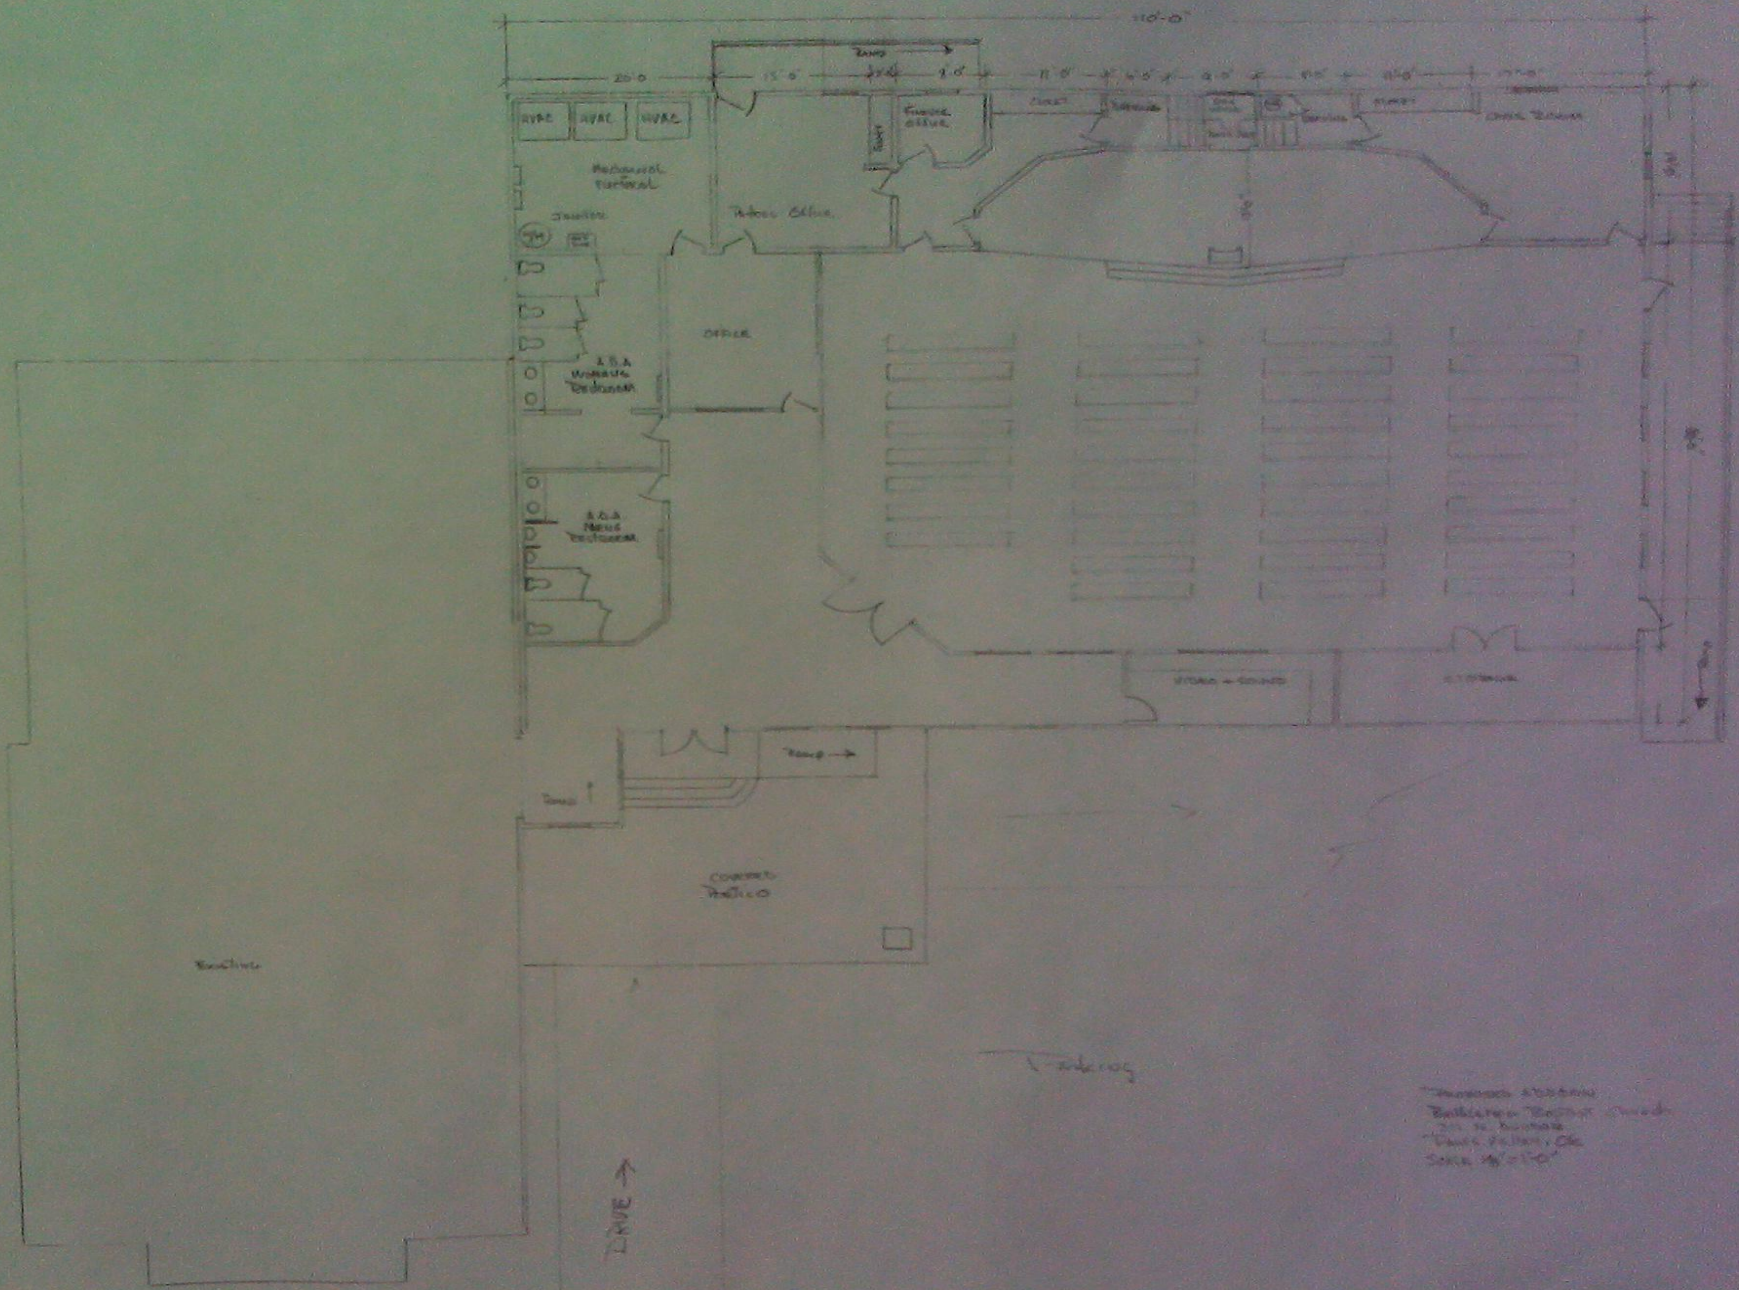

west view

North View

Protestant Addition
Bethlehem Baptist Church
311 N. Denham St
Pottsboro, NC 28075
Scale 1/8" = 1'-0"

Kitchen

LIVE ↑

Parking

Business Address
 Building Dept. Code
 20 N. Duane
 Dept. Files, etc.
 Size 14' x 10'